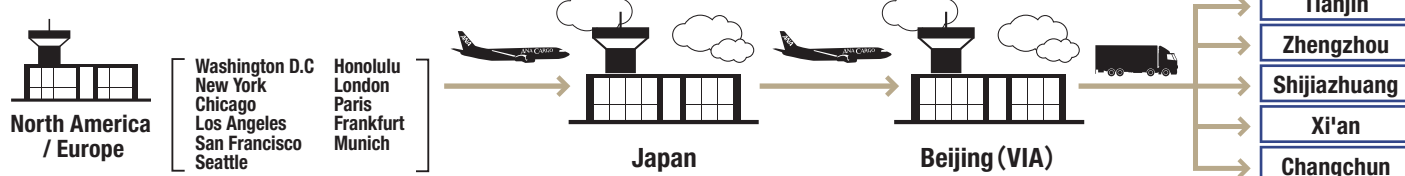

"Better Connection in China! Closer ties with you"

Our history with China is much longer than we launched the first regular commercial flight between Japan and China in 1987.

With over 25 years, in addition to our direct passenger and freighter flights in 11 major gateway cities, our expanding Air and RFS network is serving more than 30 cities in mainland China.

ANA Cargo delivers much and more business successes either in the air or on the ground.

A Seamless and reliable connection pave your way to greater business successes.

More destinations, more time-saving!

Routes

▶ Via Beijing (PEK)

▶ Via Tianjin (TSN)

Timetable

▶ Via Beijing (PEK)

DEPARTURE	VIA	FLIGHT NO.	DAY	EQUIPMENT	DEP.	ARR.	VIA	FLIGHT NO.	DAY	EQUIPMENT	DEP.	ARR.	ARRIVAL
Washington D.C (IAD) New York (JFK) Chicago (ORD) Los Angeles (LAX) San Francisco (SFO) Seattle (SEA) Honolulu (HNL) London (LHR) Paris (CDG) Frankfurt (FRA) Munich (MUC)	Tokyo (NRT)	NH905	DAILY	A320	10:35	→ 13:25	Beijing (PEK)	NN8280	1-2-3-4-5-6	RFS	11:00	→ 15:00	Tianjin (TSN)
		NH955	DAILY	B767	17:20	→ 20:10		NN8182	2-4-7	RFS	20:00	→ 13:00+1	Zhengzhou (CGO)
	Osaka (KIX)	NH159	DAILY	B767	10:00	→ 12:15		NN8184	2-4-7	RFS	20:00	→ 9:00+1	Shijiazhuang (SJW)
	Tokyo (HND)	NH1255	DAILY	B772	9:25	→ 12:20		NN8186	1-3-6	RFS	20:00	→ 9:00+2	Xi'an (SIA)
								NN8191	2-3-5-6	RFS	20:00	→ 9:00+2	Changchun (CGQ)