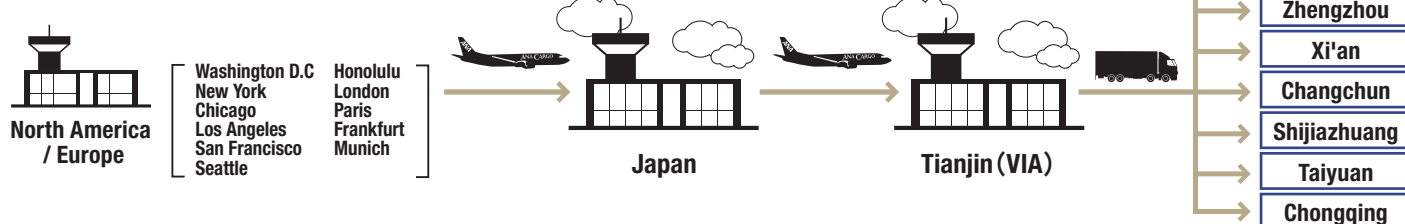

"Better Connection in China! Closer ties with you"

Our history with China is much longer than we launched the first regular commercial flight between Japan and China in 1987.

With over 25 years, in addition to our direct passenger and freighter flights in 11 major gateway cities, our expanding Air and RFS network is serving more than 30 cities in mainland China.

ANA Cargo delivers much and more business successes either in the air or on the ground.

A Seamless and reliable connection pave your way to greater business successes.

More destinations, more time-saving!

Routes

▶ Via Beijing (PEK)

▶ Via Tianjin (TSN)

Timetable

▶ Via Beijing (PEK)

DEPARTURE	VIA	FLIGHT NO.	DAY	EQUIPMENT	DEP.	ARR.	VIA	FLIGHT NO.	DAY	EQUIPMENT	DEP.	ARR.	ARRIVAL
Washington D.C (IAD) New York (JFK) Chicago (ORD) Los Angeles (LAX) San Francisco (SFO) Seattle (SEA) Honolulu (HNL) London (LHR) Paris (CDG) Frankfurt (FRA) Munich (MUC)	Tokyo (NRT)	NH905	DAILY	A320	10:35	→ 13:25	Beijing (PEK)	NN8280	1-2-3-4-5-6	RFS	11:00	→ 15:00	Tianjin (TSN)
		NH955	DAILY	B767	17:20	→ 20:10		NN8182	2-4-7	RFS	20:00	→ 13:00+1	Zhengzhou (CGO)
	Osaka (KIX)	NH159	DAILY	B767	10:00	→ 12:15		NN8184	2-4-7	RFS	20:00	→ 9:00+1	Shijiazhuang (SJW)
	Tokyo (HND)	NH1255	DAILY	B772	9:25	→ 12:20		NN8186	1-3-6	RFS	20:00	→ 9:00+2	Xi'an (SIA)
								NN8191	2-3-5-6	RFS	20:00	→ 9:00+2	Changchun (CGQ)