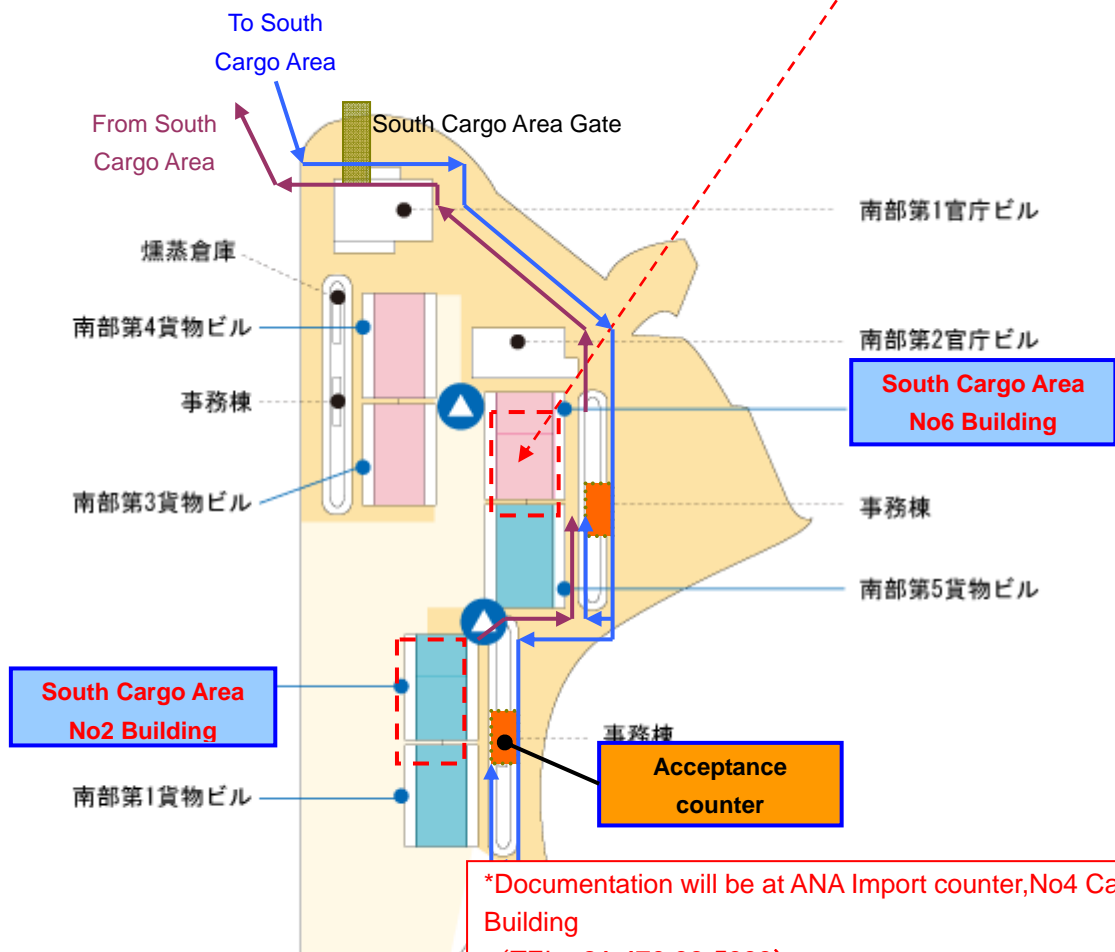

## Location of Narita Airport South Cargo Area No 2 / No 6 Building

\*Documentation will be at ANA Import counter, No4 Cargo Building  
(TEL:+81-476-32-5000)

\*Contents Check will be at Acceptance counter in front of **South Cargo Area No2 Building**  
(TEL +81-476-32-1725)

\*\*Please be careful that No4 cargo building and South Cargo