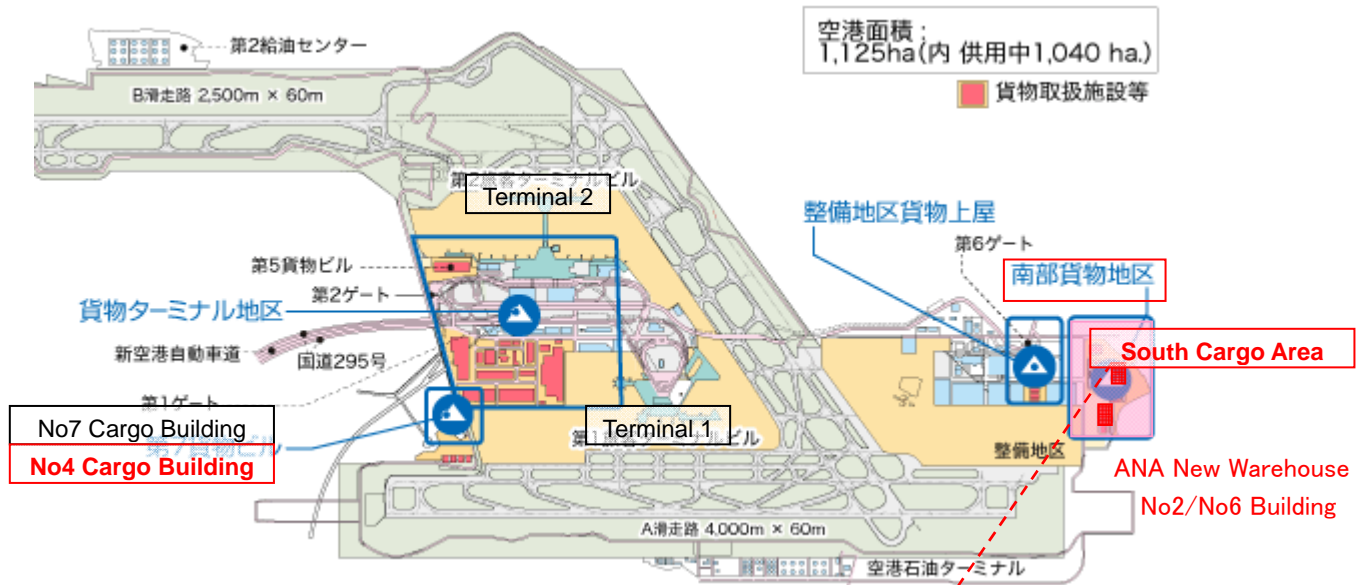

## Location of Narita Airport South Cargo Area No 2 / No 6 Building

\*Documentation will be at ANA Import counter, No4 Cargo Building  
(TEL:+81-476-32-5000)

\*Contents Check will be at Acceptance counter in front of **South Cargo Area No2 Building**  
(TEL +81-476-32-1725)

\*\*Please be careful that No4 cargo building and South Cargo